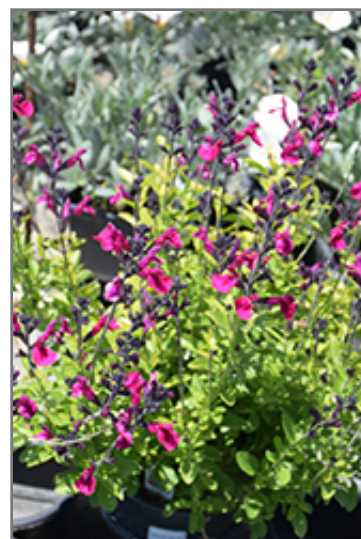

*Vibe Ignition Fuchsia Sage in bloom
Photo courtesy of NetPS Plant Finder*