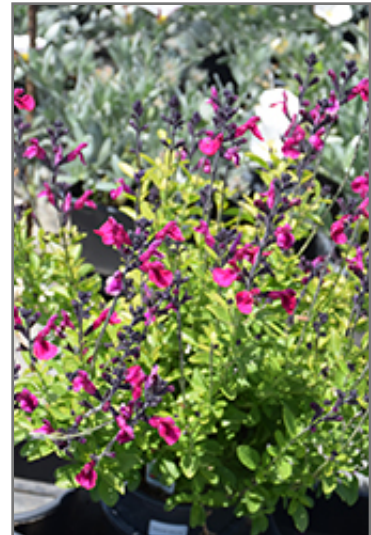

Vibe® Ignition Fuchsia Sage*
Salvia x jamensis 'Ignition Fuchsia'

Plant Height: 18 inches

Flower Height: 24 inches

Spread: 18 inches

Spacing: 15 inches

Sunlight: ○ ●

Hardiness Zone: 6

Group/Class: Vibe Series

Description:

This petite selection presents vibrant fuchsia flowers from dark rose buds all summer long; notably heat and drought tolerant; resilient to most atmospheric effects including pollution and salt spray; excellent for borders, cutting gardens, or containers

Ornamental Features

Vibe Ignition Fuchsia Sage has masses of beautiful racemes of fragrant fuchsia flowers rising above the foliage from late spring to early fall, which emerge from distinctive rose flower buds, and which are most effective when planted in groupings. The flowers are excellent for cutting. Its narrow leaves remain green in color throughout the year.

Landscape Attributes

Vibe Ignition Fuchsia Sage is an herbaceous evergreen perennial with an upright spreading habit of growth. Its medium texture blends into the garden, but can always be balanced by a couple of finer or coarser plants for an effective composition.