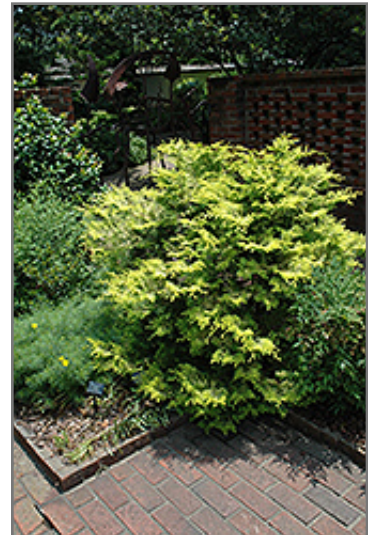

Cripps Gold Falsecypress*
Chamaecyparis obtusa 'Crippsii'

Height: 30 feet

Spread: 25 feet

Sunlight: ☐ ☒

Hardiness Zone: 6

Description:

Similar to the species but more compact with attractive golden foliage all season long, broadly pyramidal with interesting reddish bark, almost fibrous

Ornamental Features

Cripps Gold Falsecypress is primarily valued in the landscape for its distinctively pyramidal habit of growth. It has attractive yellow evergreen foliage which emerges gold in spring. The scale-like sprays of foliage are highly ornamental and remain yellow throughout the winter.

Landscape Attributes

Cripps Gold Falsecypress is a multi-stemmed evergreen tree with a distinctive and refined pyramidal form. Its relatively fine texture sets it apart from other landscape plants with less refined foliage.

This is a relatively low maintenance tree. When pruning is necessary, it is recommended to only trim back the new growth of the current season, other than to remove any dieback. It has no significant negative characteristics.

Cripps Gold Falsecypress is recommended for the following landscape applications;

- Accent
- Vertical Accent
- Hedges/Screening

Cripps Gold Falsecypress
Photo courtesy of NetPS Plant Finder