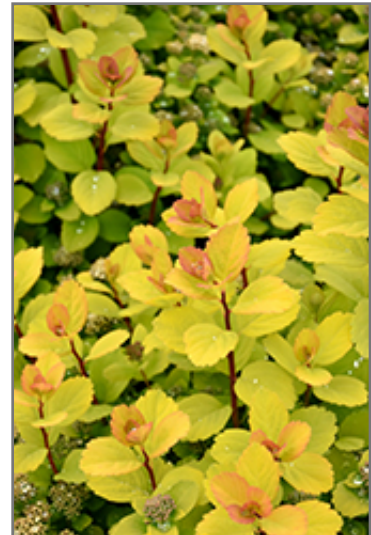

*Glow Girl Birch Leaf Spirea foliage
Photo courtesy of NetPS Plant Finder*