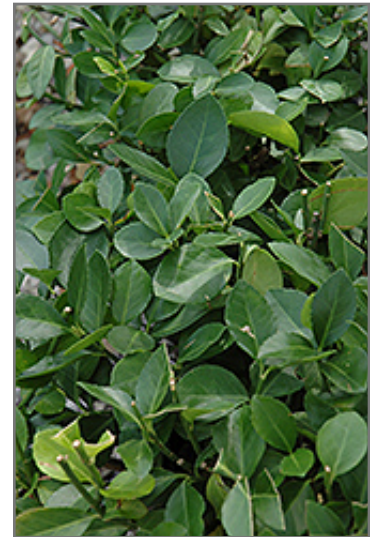

Manhattan Spreading Euonymus foliage

Photo courtesy of NetPS Plant Finder