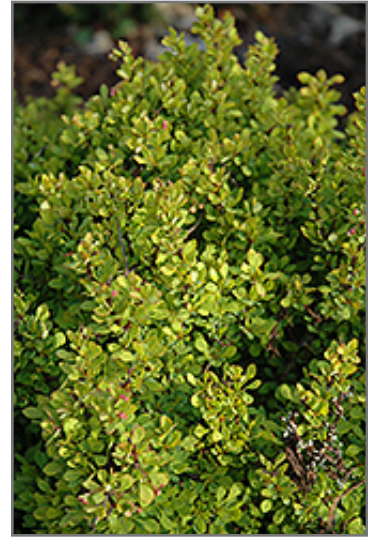

Golden Nugget Japanese Barberry foliage

Photo courtesy of NetPS Plant Finder