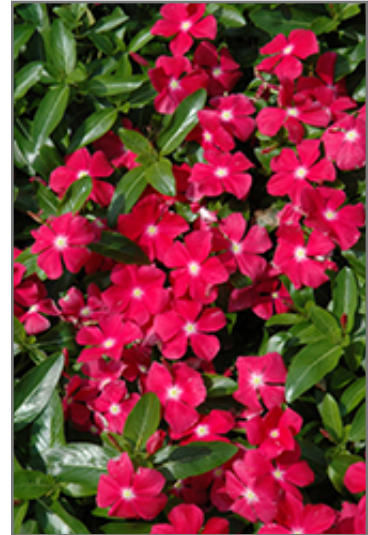

*Mediterranean XP Hot Rose Vinca
flowers*

Photo courtesy of NetPS Plant Finder