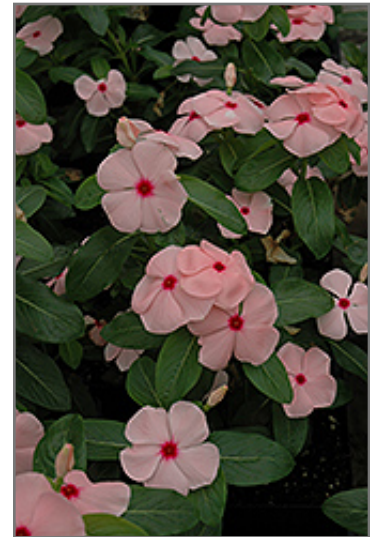

*Mediterranean Peach Colada Vinca
flowers*

Photo courtesy of NetPS Plant Finder