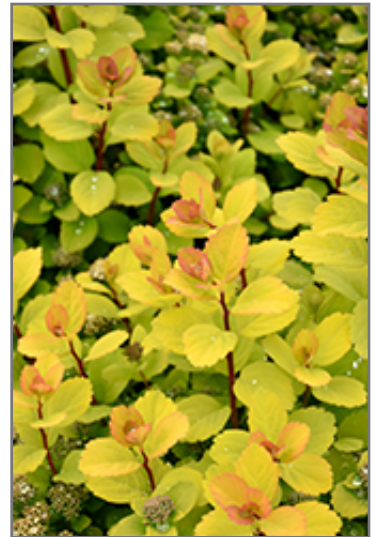

- Mass Planting
- Rock/Alpine Gardens
- General Garden Use

Planting & Growing

Glow Girl Birch Leaf Spirea will grow to be about 24 inches tall at maturity, with a spread of 24 inches. It tends to fill out right to the ground and therefore doesn't necessarily require facer plants in front. It grows at a medium rate, and under ideal conditions can be expected to live for approximately 20 years.

This shrub should only be grown in full sunlight. It prefers to grow in average to moist conditions, and shouldn't be allowed to dry out. It is not particular as to soil type or pH. It is highly tolerant of urban pollution and will even thrive in inner city environments. This is a selected variety of a species not originally from North America.

Glow Girl Birch Leaf Spirea foliage
Photo courtesy of NetPS Plant Finder