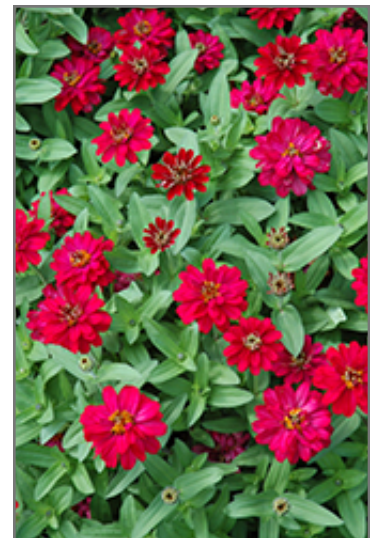

*Profusion Double Hot Cherry Zinnia flowers
Photo courtesy of NetPS Plant Finder*

*Profusion Double Hot Cherry Zinnia
flowers
Photo courtesy of NetPS Plant Finder*