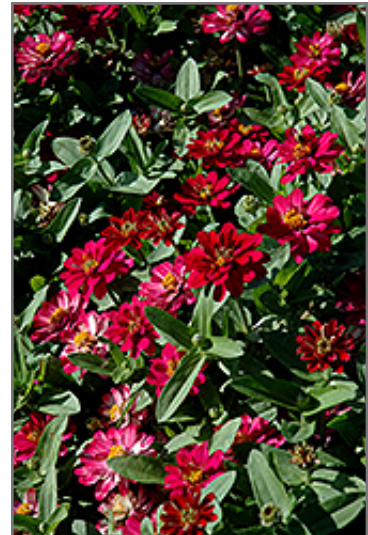

Group/Class: Profusion Series

Ornamental Features

Profusion Double Cherry Zinnia features bold cherry red pincushion flowers with yellow eyes at the ends of the stems from mid spring to late summer. The flowers are excellent for cutting. Its pointy leaves remain green in color throughout the season.

Landscape Attributes

Profusion Double Cherry Zinnia is an herbaceous annual with an upright spreading habit of growth. Its medium texture blends into the garden, but can always be balanced by a couple of finer or coarser plants for an effective composition.

This is a relatively low maintenance plant. Trim off the flower heads after they fade and die to encourage more blooms late into the season. It is a good choice for attracting butterflies and hummingbirds to your yard. It has no significant negative characteristics.

*Profusion Double Cherry Zinnia
flowers
Photo courtesy of NetPS Plant Finder*

The Best of Every Season

Planting & Growing

Profusion Double Cherry Zinnia will grow to be about 14 inches tall at maturity, with a spread of 18 inches. When grown in masses or used as a bedding plant, individual plants should be spaced approximately 14 inches apart. Its foliage tends to remain dense right to the ground, not requiring facer plants in front. This fast-growing annual will normally live for one full growing season, needing replacement the following year.