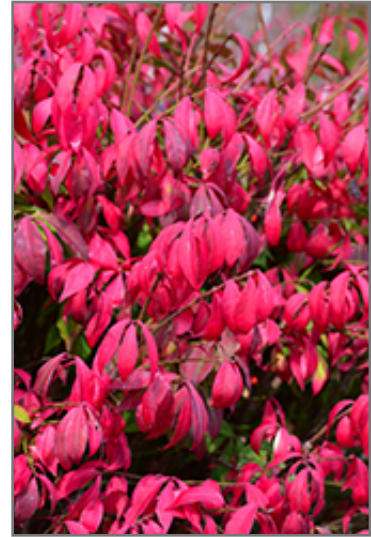

Little Moses™ Burning Bush
Euonymus alatus 'Odom'

Height: 5 feet

Spread: 5 feet

Sunlight: ○ ●

Hardiness Zone: 4a

Other Names: Winged Euonymus, Burningbush

Description:

One of the smallest varieties of burning bush with stunning fall color of florescent red to pink, very showy; interesting corky wings on the branches; very adaptable and versatile; ideal for all those tight spots in the garden

Ornamental Features

Little Moses Burning Bush is primarily valued in the landscape or garden for its interestingly mounded form. It has bluish-green deciduous foliage. The pointy leaves turn an outstanding crimson in the fall. It produces red capsules from early to late fall. The warty brown bark and harvest gold branches are extremely showy and add significant winter interest.

Landscape Attributes

Little Moses Burning Bush is a dense multi-stemmed deciduous shrub with a mounded form. Its average texture blends into the landscape, but can be balanced by one or two finer or coarser trees or shrubs for an effective composition.

This shrub will require occasional maintenance and upkeep, and can be pruned at anytime. It has no significant negative characteristics.

Little Moses Burning Bush is recommended for the following landscape applications;

Little Moses Burning Bush in fall
Photo courtesy of NetPS Plant Finder