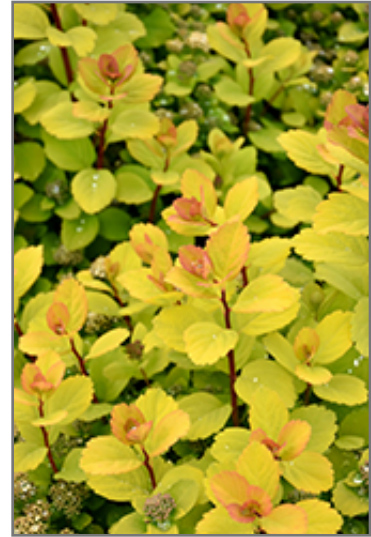

*Glow Girl Birchleaf Spirea foliage
Photo courtesy of NetPS Plant Finder*