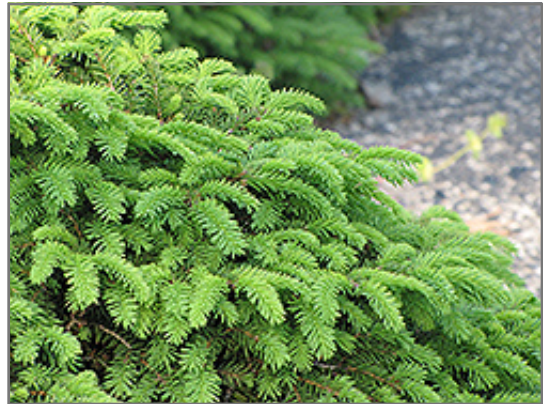

Birds Nest Spruce
Photo courtesy of NetPS Plant Finder

Birds Nest Spruce foliage
Photo courtesy of NetPS Plant Finder