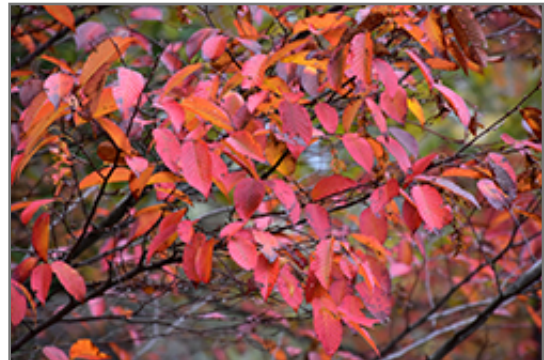

American Hornbeam in fall
Photo courtesy of NetPS Plant Finder