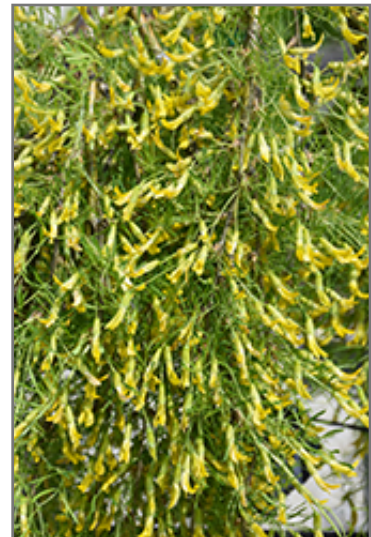

Walker Weeping Pea Tree
Caragana arborescens 'Walker'

Height: 5 feet

Spread: 5 feet

Sunlight:

Hardiness Zone: 2a

Other Names: Siberian Peashrub, Caragana

Description:

A true garden specimen shrub with almost ferny finely cut foliage and a highly pronounced weeping habit and pretty golden flowers in spring; usually grafted on a standard to a certain height; supremely hardy

Ornamental Features

Walker Weeping Pea Tree is primarily valued in the landscape or garden for its highly ornamental weeping form. It has yellow pea-like flowers hanging below the branches in mid spring. It has light green deciduous foliage. The deeply cut ferny pinnately compound leaves turn yellow in fall. The smooth olive green bark adds an interesting dimension to the landscape.

Landscape Attributes

Walker Weeping Pea Tree is an open spreading deciduous shrub with a rounded form and gracefully weeping branches. It lends an extremely fine and delicate texture to the landscape composition which can make it a great accent feature on this basis alone.

- Suckering
- Spiny

Walker Weeping Pea Tree is recommended for the following landscape applications;

Walker Weeping Pea Tree
Photo courtesy of NetPS Plant Finder

Walker Weeping Pea Tree flowers
Photo courtesy of NetPS Plant Finder