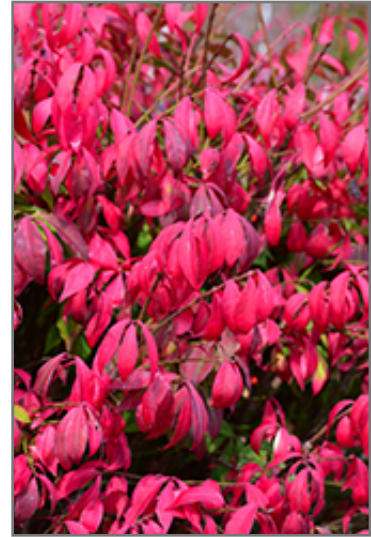

Little Moses™ Burning Bush
Euonymus alatus 'Odom'

Height: 5 feet

Spread: 5 feet

Sunlight: ☉ ●

Hardiness Zone: 4a

Other Names: Winged Euonymus, Burningbush

Description:

One of the smallest varieties of burning bush with stunning fall color of florescent red to pink, very showy; interesting corky wings on the branches; very adaptable and versatile; ideal for all those tight spots in the garden

Ornamental Features

Little Moses Burning Bush is primarily valued in the landscape or garden for its interestingly mounded form. It has bluish-green deciduous foliage. The pointy leaves turn an outstanding crimson in the fall. It produces red capsules from early to late fall. The warty brown bark and harvest gold branches are extremely showy and add significant winter interest.

Landscape Attributes

Little Moses Burning Bush is a dense multi-stemmed deciduous shrub with a mounded form. Its average texture blends into the landscape, but can be balanced by one or two finer or coarser trees or shrubs for an effective composition.

This shrub will require occasional maintenance and upkeep, and can be pruned at anytime. It has no significant negative characteristics.

Little Moses Burning Bush is recommended for the following landscape applications;

Little Moses Burning Bush in fall
Photo courtesy of NetPS Plant Finder