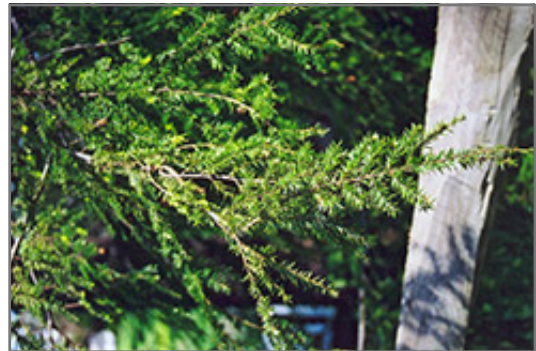

Canadian Hemlock
Photo courtesy of NetPS Plant Finder

Canadian Hemlock foliage
Photo courtesy of NetPS Plant Finder