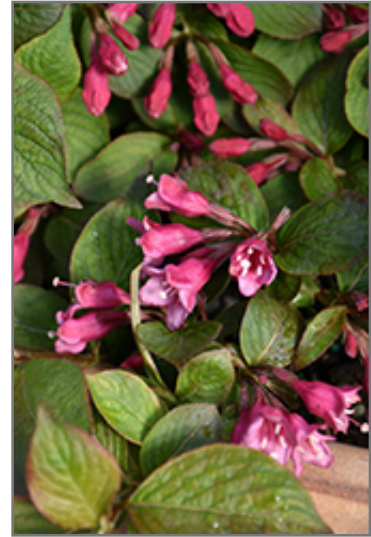

Planting & Growing

Midnight Sun Reblooming Weigela will grow to be about 18 inches tall at maturity, with a spread of 18 inches. It tends to fill out right to the ground and therefore doesn't necessarily require facer plants in front. It grows at a medium rate, and under ideal conditions can be expected to live for approximately 30 years.

This shrub should only be grown in full sunlight. It prefers to grow in average to moist conditions, and shouldn't be allowed to dry out. This plant will benefit from an application of bonemeal and/or mycorrhizal fertilizer at the time of planting. It is not particular as to soil type or pH. It is highly tolerant of urban pollution and will even thrive in inner city environments. This is a selected variety of a species not originally from North America.

Midnight Sun Reblooming Weigela makes a fine choice for the outdoor landscape, but it is also well-suited for use in outdoor pots and containers. It is often used as a 'filler' in the 'spiller-thriller-filler' container combination, providing a mass of flowers and foliage against which the thriller plants stand out. Note that when grown in a container, it may not perform exactly as indicated on the tag - this is to be expected. Also note that when growing plants in outdoor containers and baskets, they may require more frequent waterings than they would in the yard or garden.

Sizes Available:

15" $31.99

*Midnight Sun Reblooming Weigela
flowers*
Photo courtesy of NetPS Plant Finder