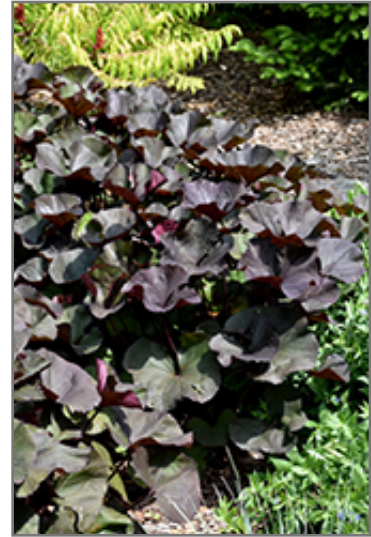

Landscape Attributes

Britt-Marie Crawford Golden-ray is an herbaceous perennial with an upright spreading habit of growth. Its wonderfully bold, coarse texture can be very effective in a balanced garden composition.

Britt-Marie Crawford Golden-ray flowers

Photo courtesy of NetPS Plant Finder

MINOR'S
GARDEN CENTER, INC.

Planting & Growing

Britt-Marie Crawford Golden-ray will grow to be about 4 feet tall at maturity, with a spread of 3 feet. It grows at a medium rate, and under ideal conditions can be expected to live for approximately 20 years. As an herbaceous perennial, this plant will usually die back to the crown each winter, and will regrow from the base each spring. Be careful not to disturb the crown in late winter when it may not be readily seen!

Sizes Available:

#1 CONT \$18.99

*Britt-Marie Crawford Golden-ray
foliage*
Photo courtesy of NetPS Plant Finder