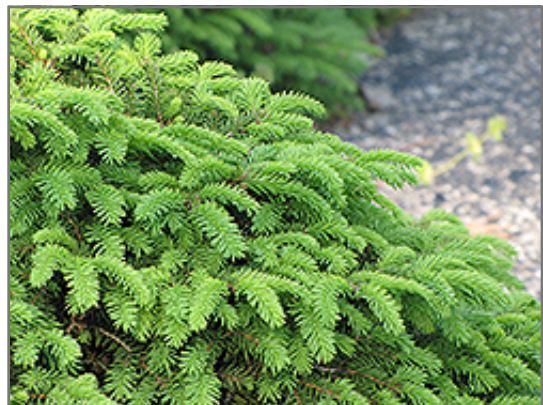

Birds Nest Spruce
Photo courtesy of NetPS Plant Finder

Birds Nest Spruce foliage
Photo courtesy of NetPS Plant Finder