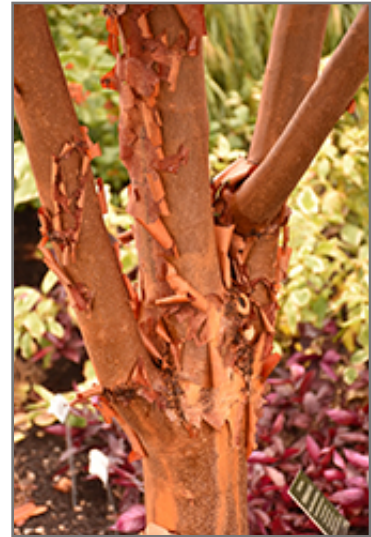

Paperbark Maple bark
Photo courtesy of NetPS Plant Finder