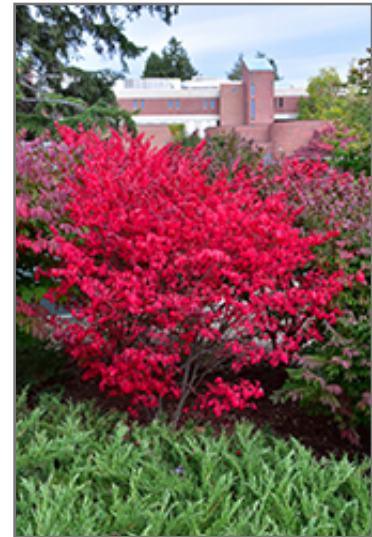

Compact Winged Burning Bush
Euonymus alatus 'Compactus'

Height: 7 feet

Spread: 7 feet

Sunlight: ○ ● ●

Hardiness Zone: 4a

Other Names: Winged Euonymus, Burningbush

Description:

A spectacular and compact garden shrub which turns a luminous florescent pink color in fall, very showy; a shapely mounded growth habit and interesting corky wings on the branches; a very popular and adaptable landscape plant

Ornamental Features

Compact Winged Burning Bush has rich green deciduous foliage on a plant with a round habit of growth. The pointy leaves turn an outstanding cherry red in the fall. It produces red capsules from early to late fall. The warty brown bark and harvest gold branches add an interesting dimension to the landscape.

Landscape Attributes

Compact Winged Burning Bush is a dense multi-stemmed deciduous shrub with a more or less rounded form. Its average texture blends into the landscape, but can be balanced by one or two finer or coarser trees or shrubs for an effective composition.

This is a relatively low maintenance shrub, and can be pruned at anytime. It has no significant negative characteristics.

Compact Winged Burning Bush is recommended for the following landscape applications;

Compact Winged Burning Bush in fall
Photo courtesy of NetPS Plant Finder