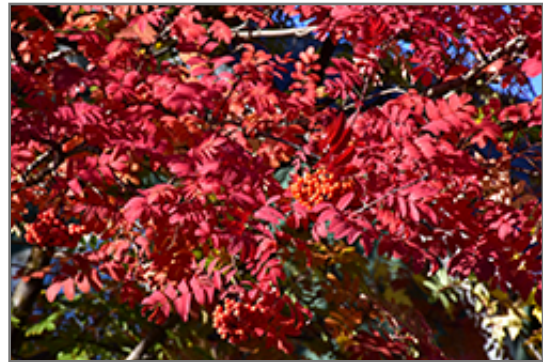

Showy Mountain Ash in fall
Photo courtesy of NetPS Plant Finder