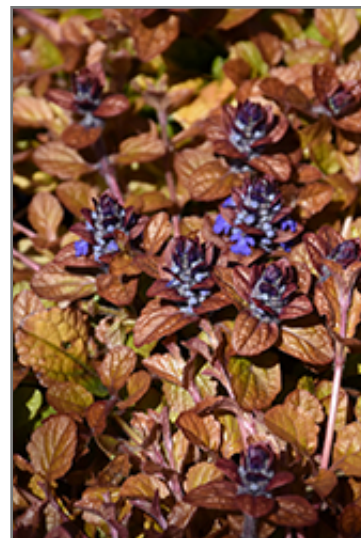

Group/Class: Feathered Friends Series

Description:

A stunning variety, featuring tri-color foliage of yellow, orange, and red, topped with contrasting violet-blue flowers; excellent when used in containers, as a groundcover, or in border fronts; tolerates any soil with good drainage

Ornamental Features

Feathered Friends Parrot Paradise Bugleweed's attractive small glossy oval leaves emerge brick red in spring, turning light green in colour with showy gold variegation and tinges of orange the rest of the year on a plant with a spreading habit of growth. It features subtle spikes of blue flowers with violet overtones rising above the foliage from late spring to early summer, which emerge from distinctive silver flower buds.

Landscape Attributes

Feathered Friends Parrot Paradise Bugleweed is a dense herbaceous evergreen perennial with a ground-hugging habit of growth. Its relatively fine texture sets it apart from other garden plants with less refined foliage.

This plant will require occasional maintenance and upkeep, and should not require much pruning, except when necessary, such as to remove dieback. It is a good choice for attracting butterflies to your yard, but is not particularly attractive to deer who tend to leave it alone in favor of tastier treats. Gardeners should be aware of the following characteristic(s) that may warrant special consideration;

- Spreading

Feathered Friends Parrot Paradise Bugleweed flowers
Photo courtesy of NetPS Plant Finder