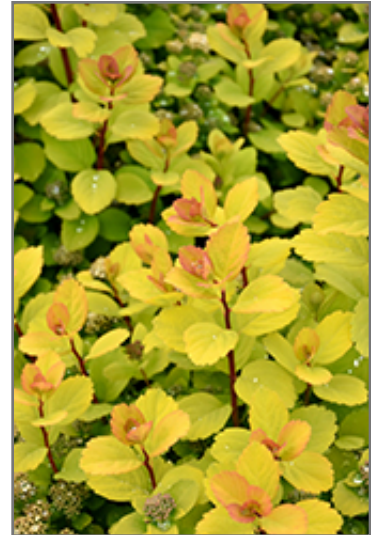

Golden Acre Home & Garden

620 Goddard Ave. NE
Calgary, AB, T2K 5X3
phone: 403-274-4286
www.goldenacre.ca

Glow Girl Birch Leaf Spirea

Planting & Growing

Glow Girl Birch Leaf Spirea will grow to be about 24 inches tall at maturity, with a spread of 24 inches. It tends to fill out right to the ground and therefore doesn't necessarily require facer plants in front. It grows at a medium rate, and under ideal conditions can be expected to live for approximately 20 years.

This shrub should only be grown in full sunlight. It prefers to grow in average to moist conditions, and shouldn't be allowed to dry out. It is not particular as to soil type or pH. It is highly tolerant of urban pollution and will even thrive in inner city environments. This is a selected variety of a species not originally from North America.

Glow Girl Birch Leaf Spirea foliage
Photo courtesy of NetPS Plant Finder