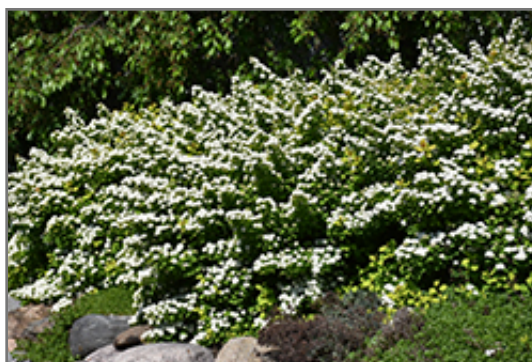

Glow Girl Birch Leaf Spirea

Glow Girl® Birch Leaf Spirea *Spiraea betulifolia 'Tor Gold'*

Height: 24 inches

Spread: 24 inches

Sunlight: ○

Hardiness Zone: 3a

Other Names: Birchleaf Spirea

Description:

A striking garden shrub with bright yellow emerging foliage that it retains into the summer; white flowers appear in late spring; fall brings a blazing display of orange, gold and red; ideal for use along walkways and in rock gardens, very low maintenance

Ornamental Features

Glow Girl Birch Leaf Spirea features dainty clusters of white flowers at the ends of the branches from late spring to early summer. It has yellow deciduous foliage. The small oval leaves turn an outstanding red in the fall.

Landscape Attributes

Glow Girl Birch Leaf Spirea is a dense multi-stemmed deciduous shrub with a more or less rounded form. Its relatively fine texture sets it apart from other landscape plants with less refined foliage.

This is a relatively low maintenance shrub, and is best pruned in late winter once the threat of extreme cold has passed. It is a good choice for attracting butterflies to your yard, but is not particularly attractive to deer who tend to leave it alone in favor of tastier treats. It has no significant negative characteristics.

Glow Girl Birch Leaf Spirea is recommended for the following landscape applications;

- Mass Planting
- Rock/Alpine Gardens
- General Garden Use

Glow Girl Birch Leaf Spirea in bloom
Photo courtesy of NetPS Plant Finder