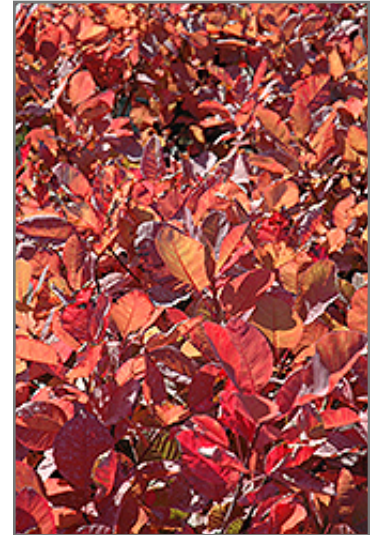

- Accent
- Mass Planting
- General Garden Use

Planting & Growing

Grace Smokebush will grow to be about 15 feet tall at maturity, with a spread of 20 feet. It tends to be a little leggy, with a typical clearance of 3 feet from the ground, and is suitable for planting under power lines. It grows at a medium rate, and under ideal conditions can be expected to live for 40 years or more.

This shrub should only be grown in full sunlight. It is very adaptable to both dry and moist locations, and should do just fine under average home landscape conditions. It is not particular as to soil type or pH. It is highly tolerant of urban pollution and will even thrive in inner city environments, and will benefit from being planted in a relatively sheltered location. This particular variety is an interspecific hybrid.

*Grace Smokebush in fall
Photo courtesy of NetPS Plant Finder*

This plant may not be hardy in our region, and certain restrictions may apply. Please contact the store for further details.

* This is a 'special order' plant - contact store for details