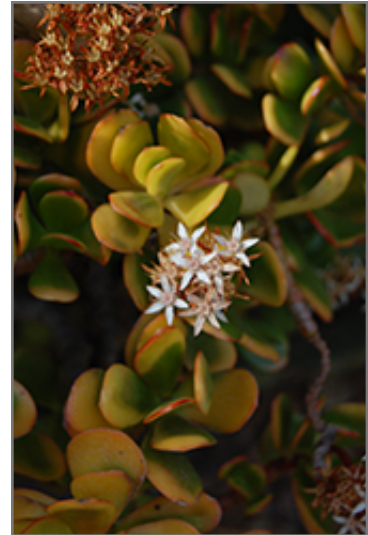

Hummel's Sunset Golden Jade Plant makes a fine choice for the outdoor landscape, but it is also well-suited for use in outdoor pots and containers. With its upright habit of growth, it is best suited for use as a 'thriller' in the 'spiller-thriller-filler' container combination; plant it near the center of the pot, surrounded by smaller plants and those that spill over the edges. It is even sizeable enough that it can be grown alone in a suitable container. Note that when grown in a container, it may not perform exactly as indicated on the tag - this is to be expected. Also note that when growing plants in outdoor containers and baskets, they may require more frequent waterings than they would in the yard or garden. Be aware that in our climate, most plants cannot be expected to survive the winter if left in containers outdoors, and this plant is no exception. Contact our experts for more information on how to protect it over the winter months.

*Hummel's Sunset Golden Jade Plant
flowers*

Photo courtesy of NetPS Plant Finder